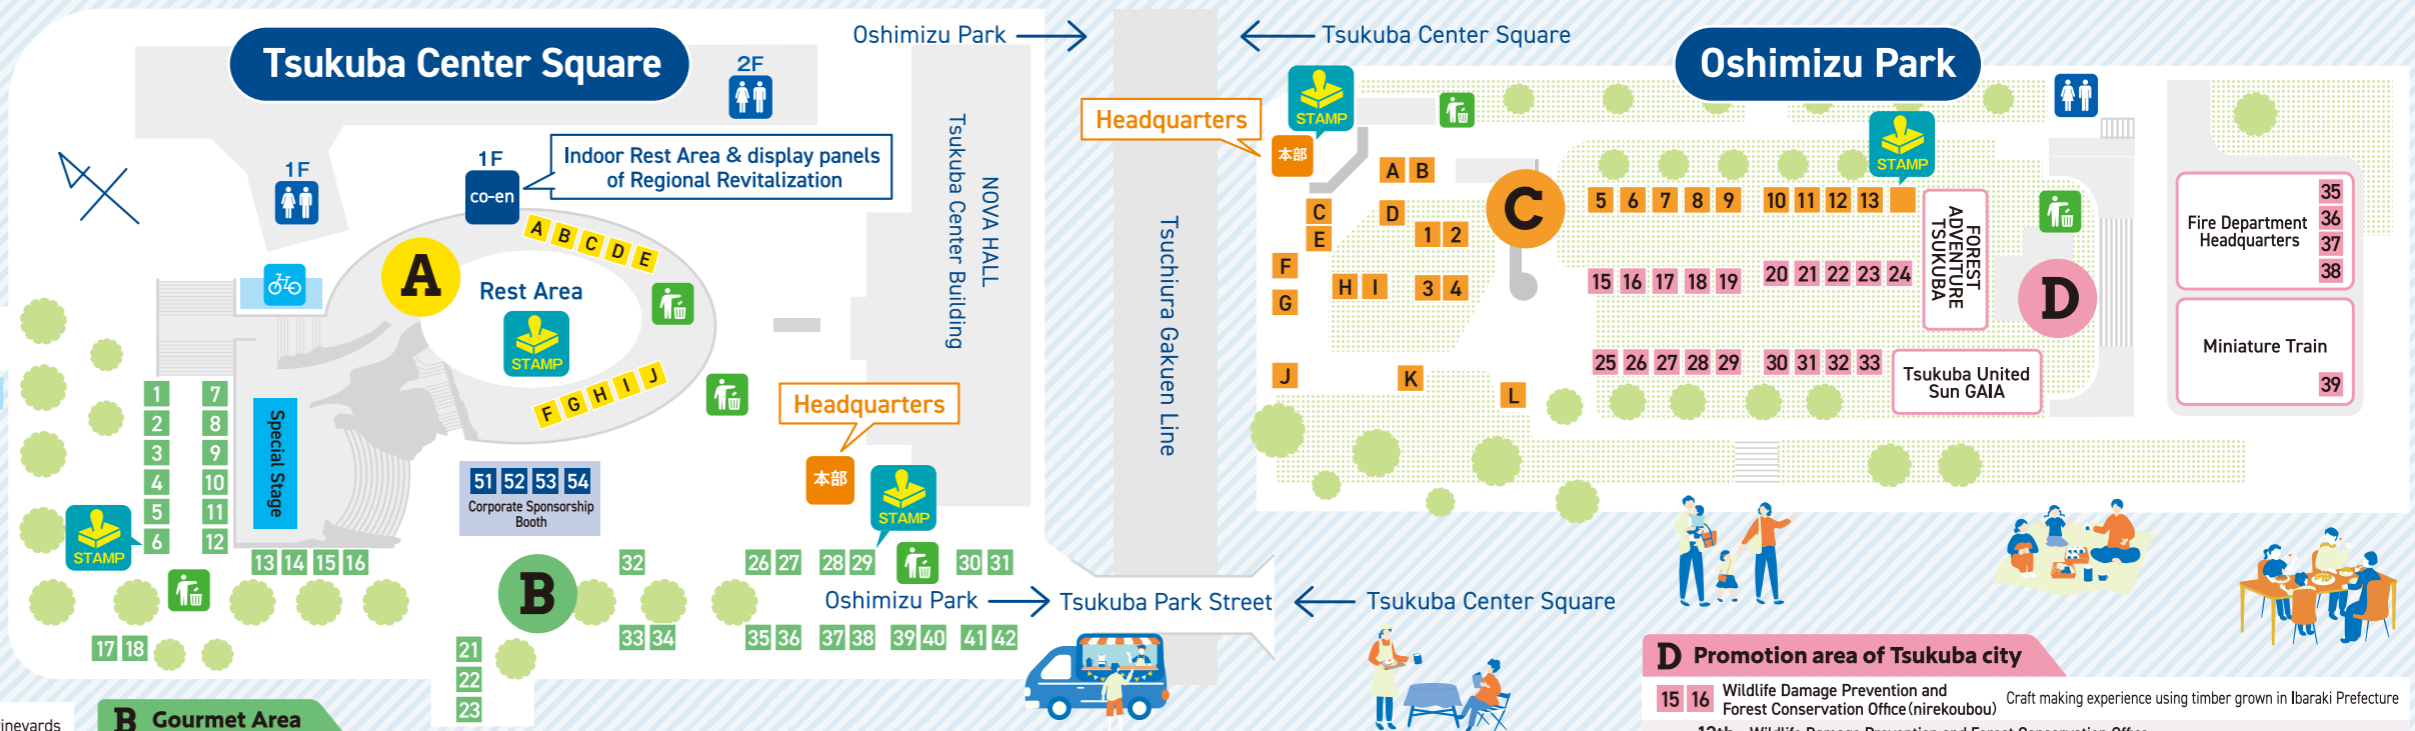

B Gourmet Area